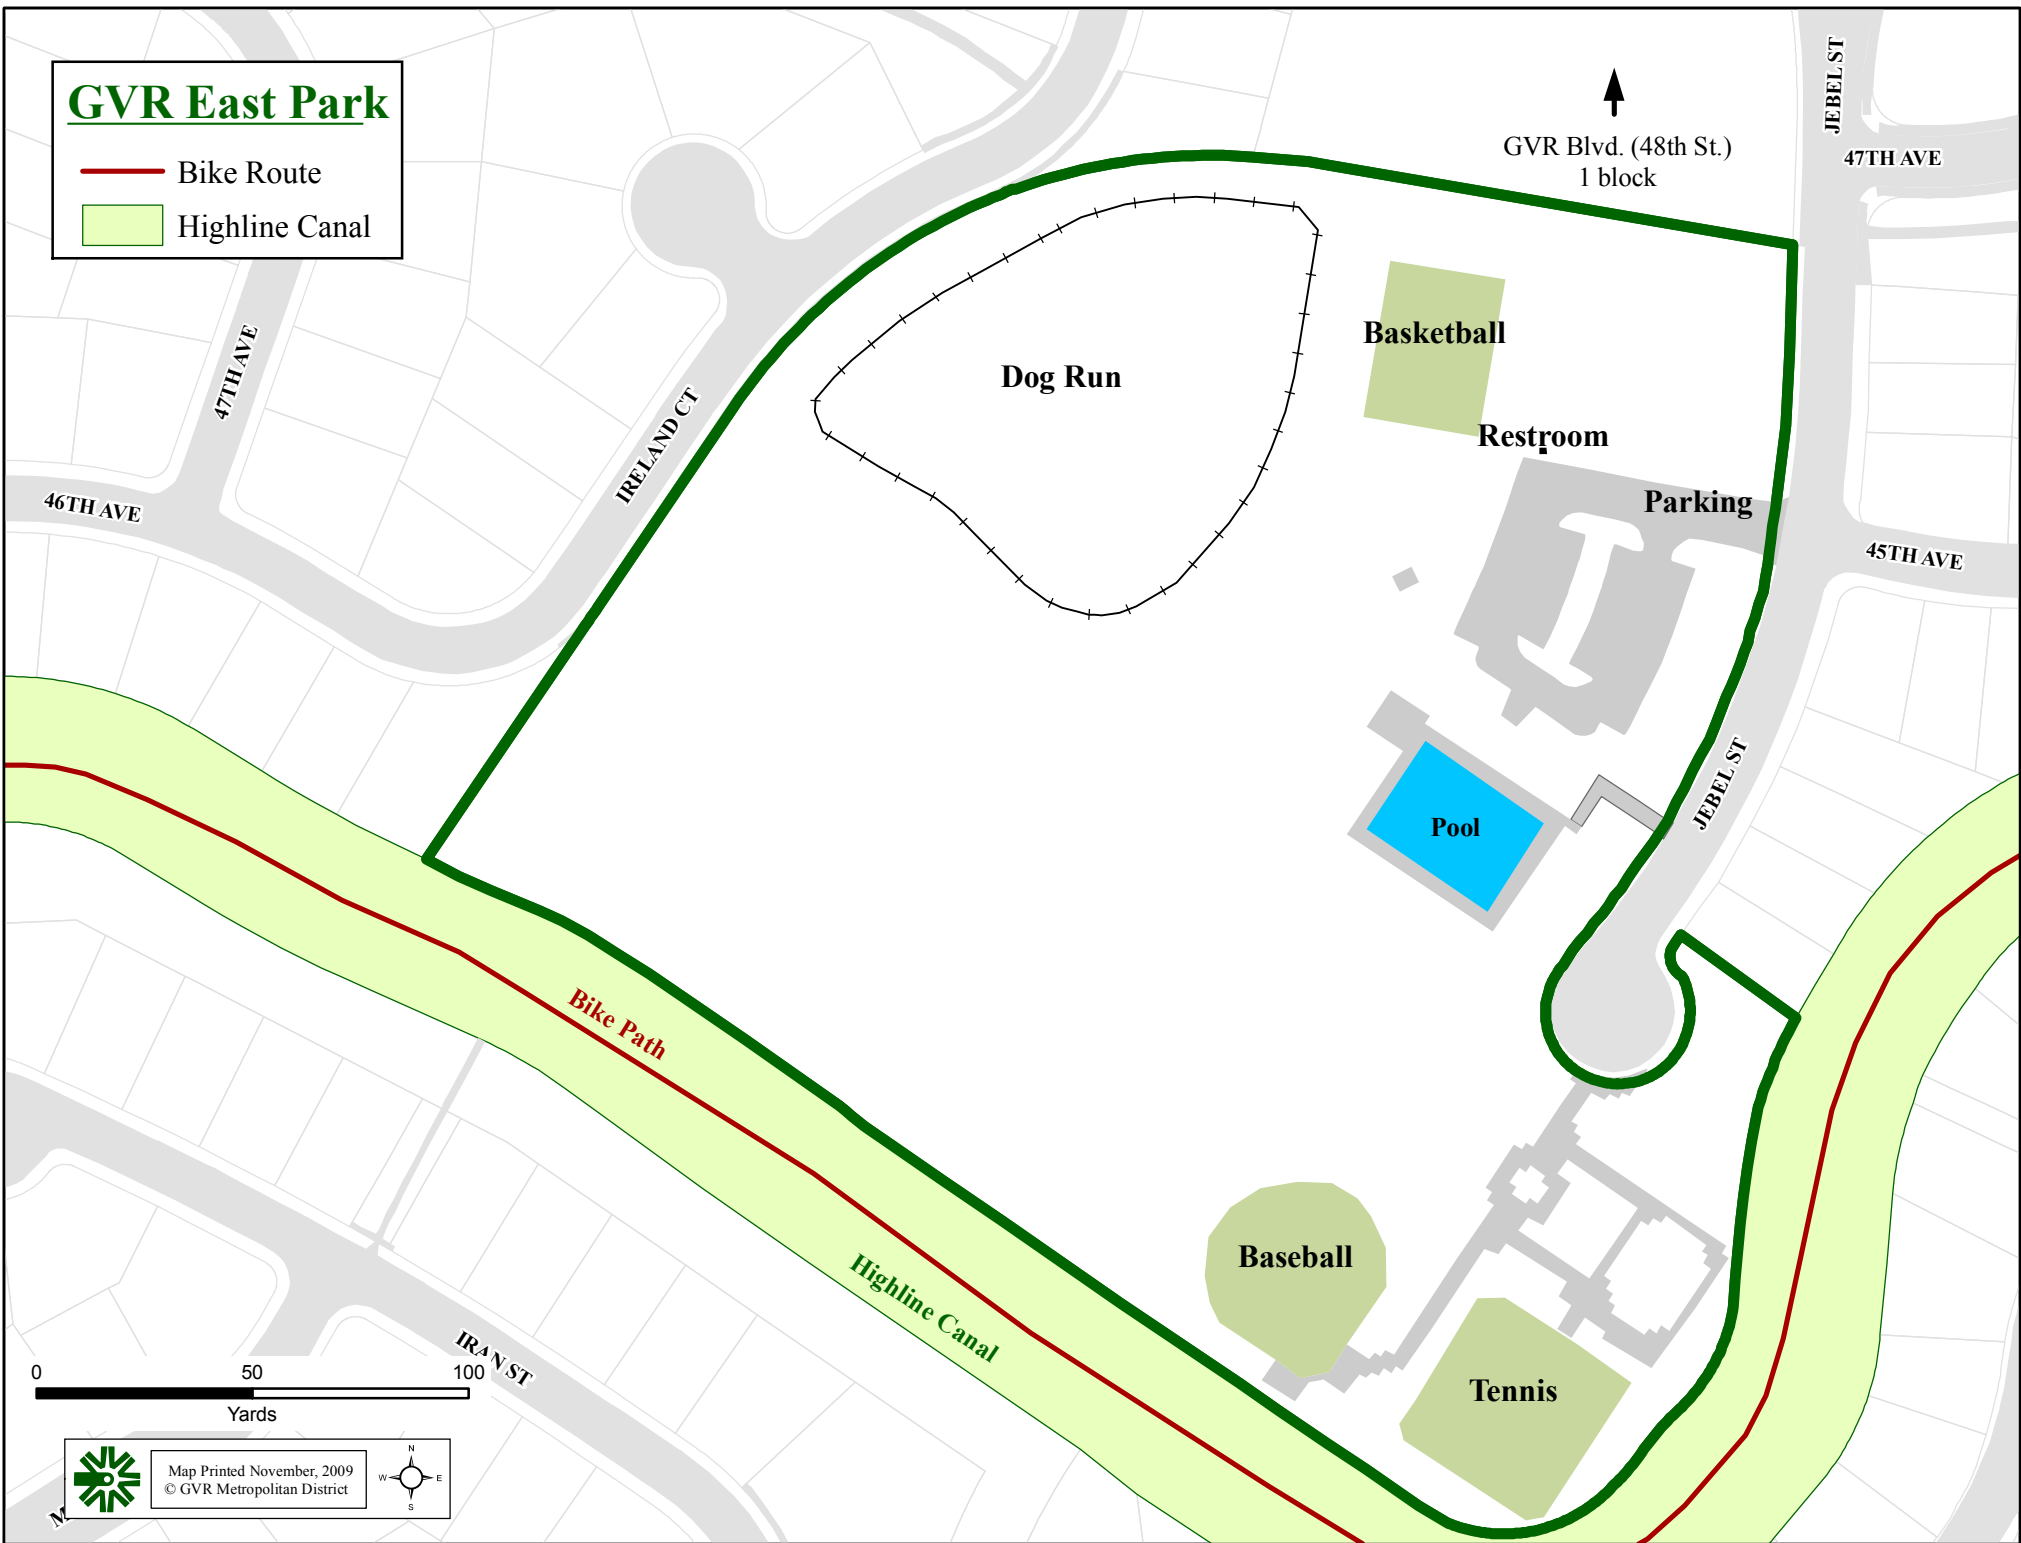

GVR East Park

 Bike Route

 Highline Canal

GVR Blvd. (48th St.)
1 block

0 50 100
Yards

Map Printed November, 2009
© GVR Metropolitan District